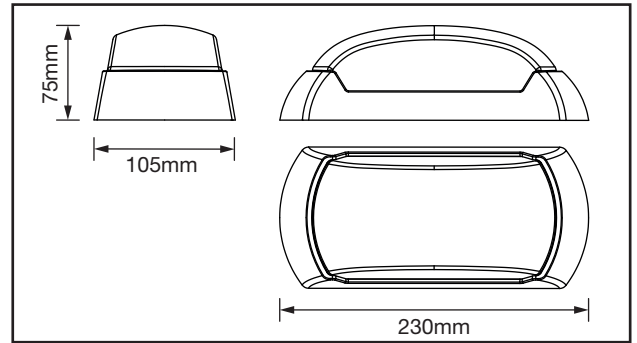

ABHW12/CCT

12W LED IP65 IK08 Coastal Wall And Ceiling CCT Selectable Bulkhead

PRODUCT FEATURES

- IP65 Rating
- IK08 High Impact Durable Polycarbonate Housing
- CCT Selectable (3000K/4000K/6000K)
- Wall And Ceiling Mounting
- Loop In Loop Out Pre-Moulded Cable Entries
- Black And White Standard Trims Included
- Additional Decorative Trims Available*
- Polycarbonate Body Ideal For Coastal Applications

TECHNICAL SPECIFICATIONS

Product Code	ABHW12/CCT		
Luminous Flux (LM)	810lm	1050lm	920lm
Useful Luminous Flux (LM)	810lm	1050lm	920lm
CCT (Kelvin)	3000K	4000K	6000K
Peak Intensity	153	196	171
CRI		>80	
Beam Angle (°)		160°	
Operating Voltage (AC)		220-240V AC	
Max Output Power		12W	
Operating Current (A max)		0.07A	
Standby Power (W)		≤0.5W	
Class		II	
Body Material		Polycarbonate	
Frame Colour		White	
Switching Cycles		50,000	
Ingress Protection		IP65	
Ambient Operating Temperature (°C)		-20°C ~ +45°C	
Input Frequency (Hz)		50/60Hz	
Guarantee		3 Years	
Lifetime (L70 B50)		50,000 Hrs	
IK Rating		IK08	
Displacement Factor		≥0.7	
Flicker Metric (PstLM)		<1	
Stroboscopic Effect Metric (SVM)		<0.4	